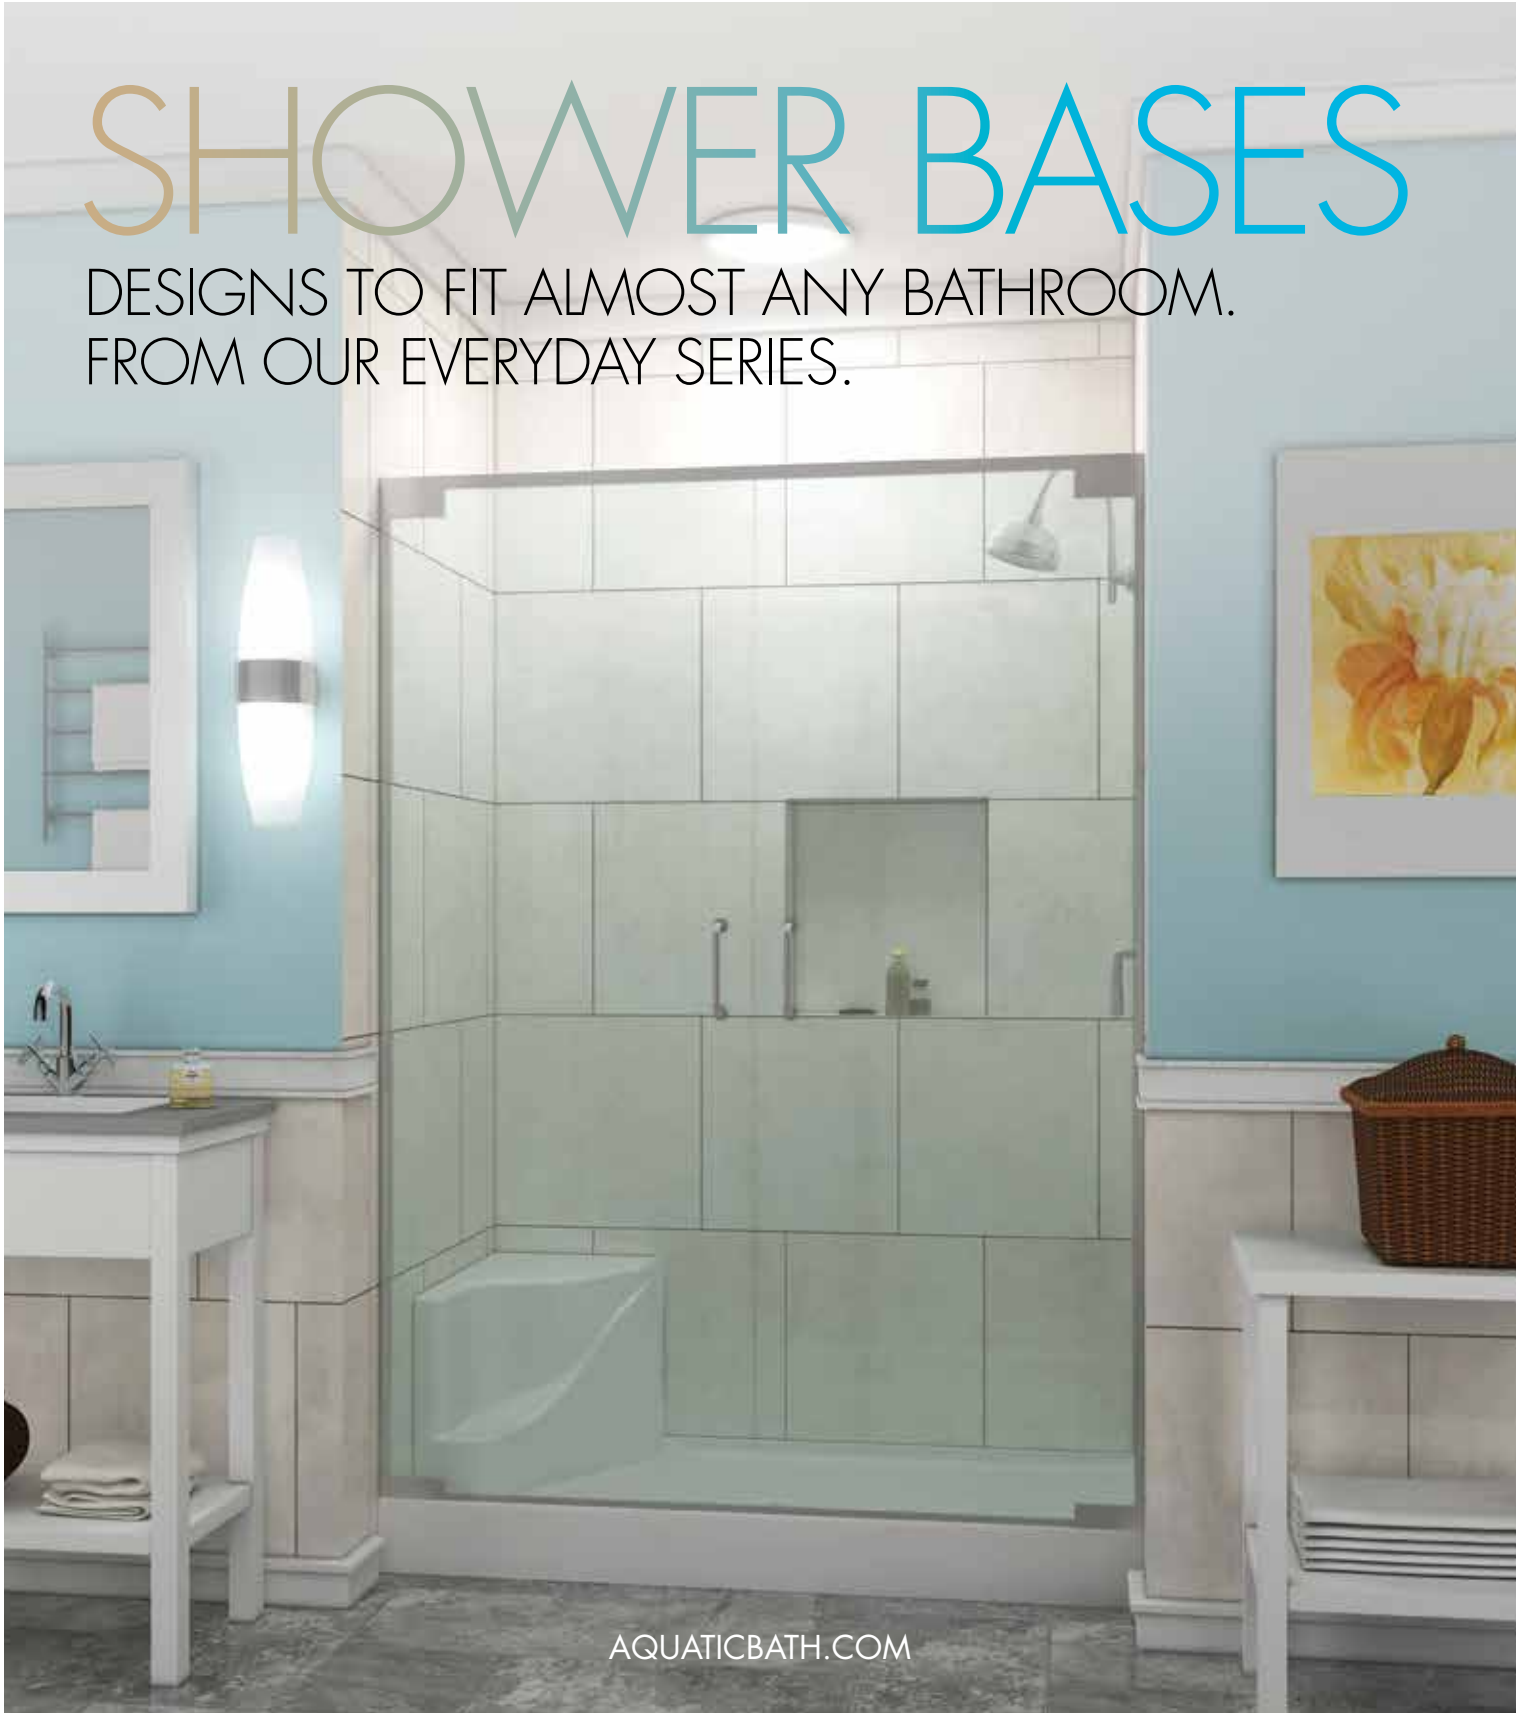

AQUATIC

The bath people

SHOWER BASES

DESIGNS TO FIT ALMOST ANY BATHROOM.
FROM OUR EVERYDAY SERIES.

AQUATICBATH.COM

QUALITY AND CRAFTSMANSHIP ARE AT YOUR FEET. LITERALLY.

Available in three high-quality materials, Aquatic bases provide a solid foundation for creating the perfect home shower. They offer a simple, watertight solution for achieving a custom-built look, with the wall tiles or accent finishes of your choice.

The raised front profile keeps water inside the pan

On cover:
Pictured: 6034APANB

IDEAL FOR TUB-SHOWER REPLACEMENT

Whether you need greater accessibility or just want to replace an outdated tub with a beautiful new shower, Aquatic offers several shower bases with left- or right-hand drains that are ideal for remodeling and tub-shower conversion.